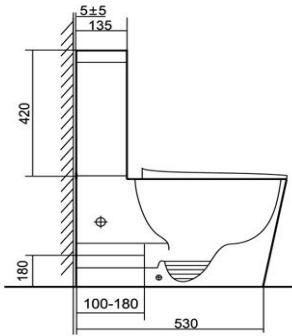

MILAN TOILET SUITE

WELS Reg No: L08266

WELS: 4 Star 3.5L Average Flush

Single hole

Buttons

Hinge Cover

SPECIFICATIONS

Side view