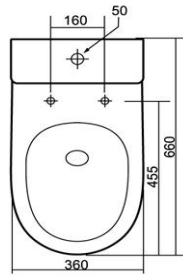

MILAN TOILET SUITE

WELS Reg No: L08266

WELS: 4 Star 3.5L Average Flush

Single hole

Buttons

Hinge Cover

SPECIFICATIONS

Side view