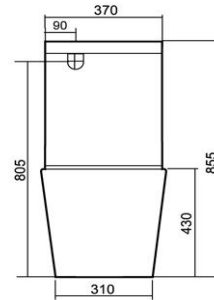

Front view

CLEANING & MAINTENANCE:

Toilet Suites should be cleaned with mild detergent and water
All Products must be cleaned with a soft cloth with soapy water, avoid waxes, solvents, abrasives, acids and other chemical based cleaners
Warranty will be void if damages are caused by unsuitable cleaning products

WARRANTY INFORMATION:

15 Year Ceramic Parts or Products Replacement Warranty
3 Year Replacement Warranty on Toilet Valves
1 Year Replacement Warranty on Toilet Seats
All products (Excluding Toilet Seats) have a full 1 year in house labour warranty from date of purchase

ZENMO
Zen-inspired, Modern Living

ADDRESS: 42 Castro Way, Derrimut VIC 3026

PHONE: (03) 8390 6300

OFFICE: ect_sales@outlook.com

SERVICE: ect_service@outlook.com

WEBSITE: www.zenmo.com.au